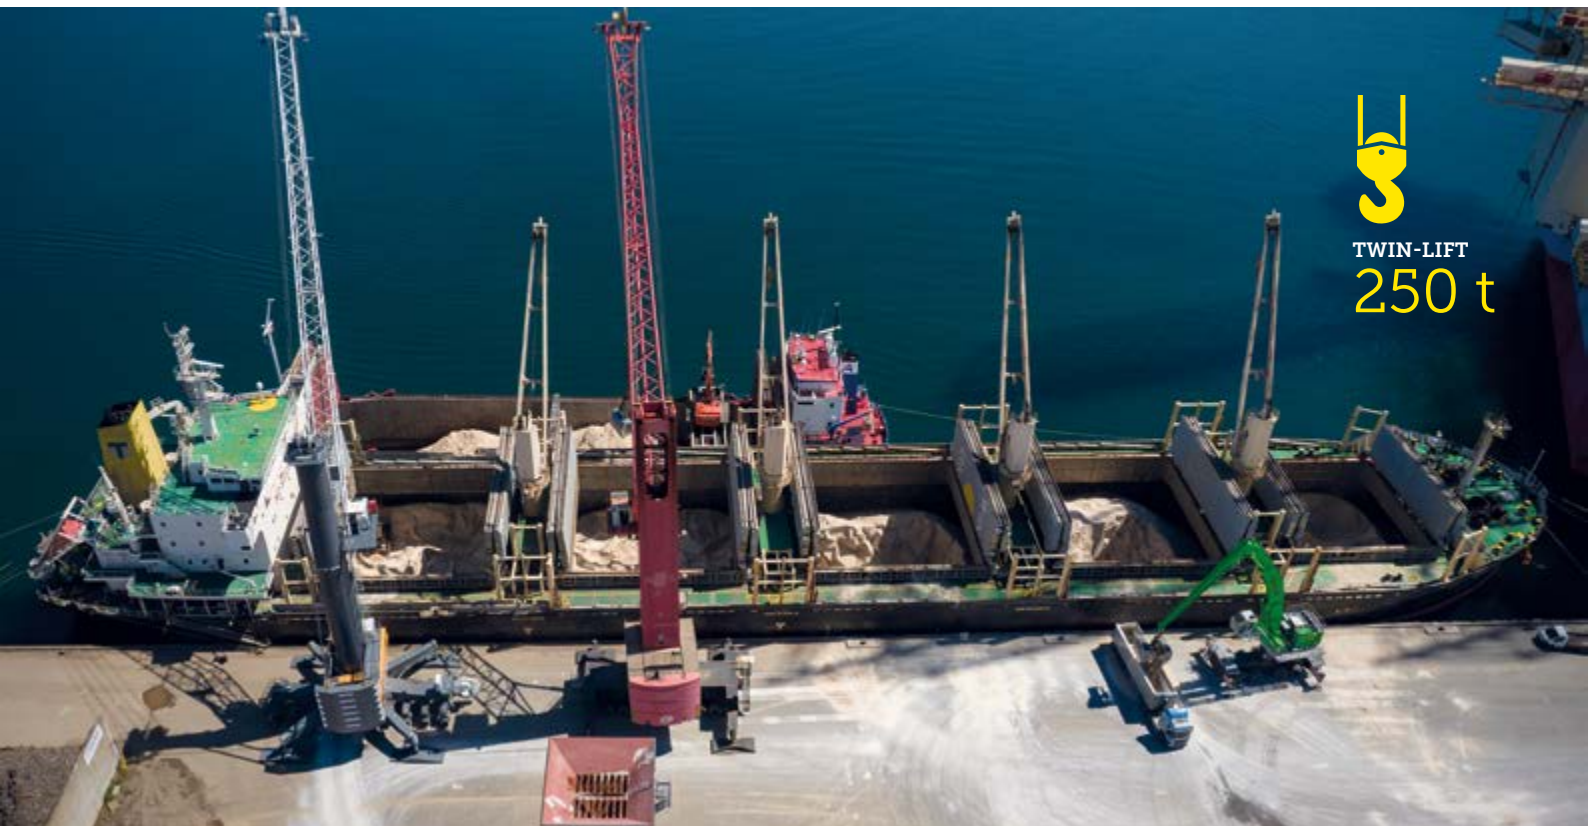

# MOBILE CRANES/ MATERIEL

  
TWIN-LIFT  
250 t

# DENMARK'S MOST CENTRAL DEEP WATER PORT

The Port of Grenaa is one of the biggest commercial and industrial ports in Denmark, centrally located and with plenty of space for development.

Strong focus on core segments and excellent network connections make the Port of Grenaa the foundation on which to realise the potential of your business.